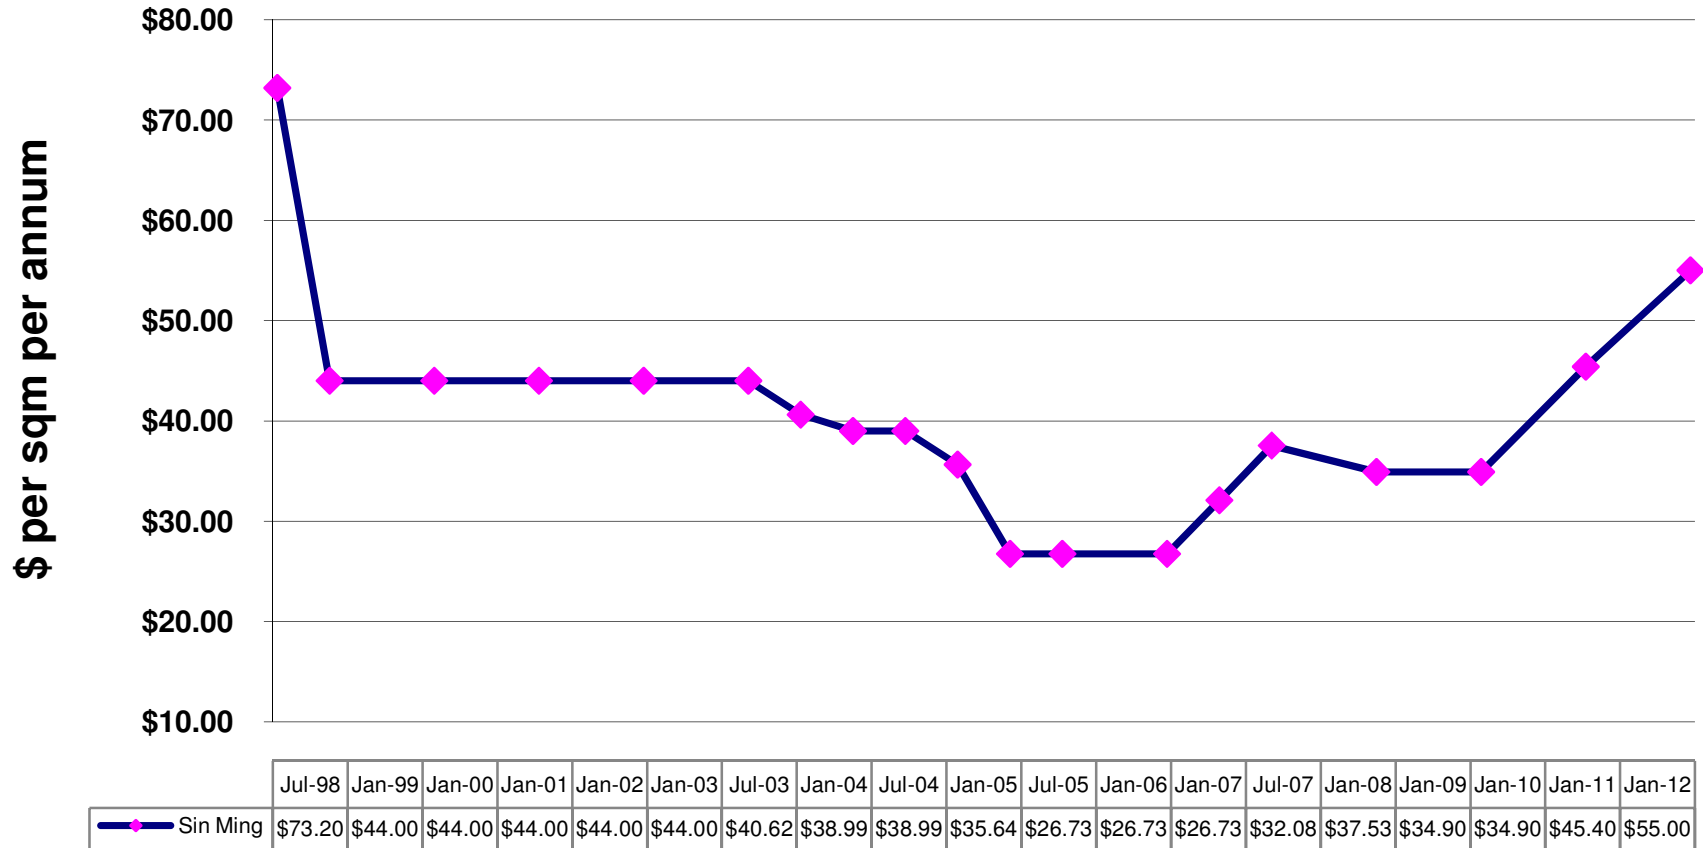

## Posted Industrial Land Rental Trends Sin Ming

**Posted Rent Review Period**