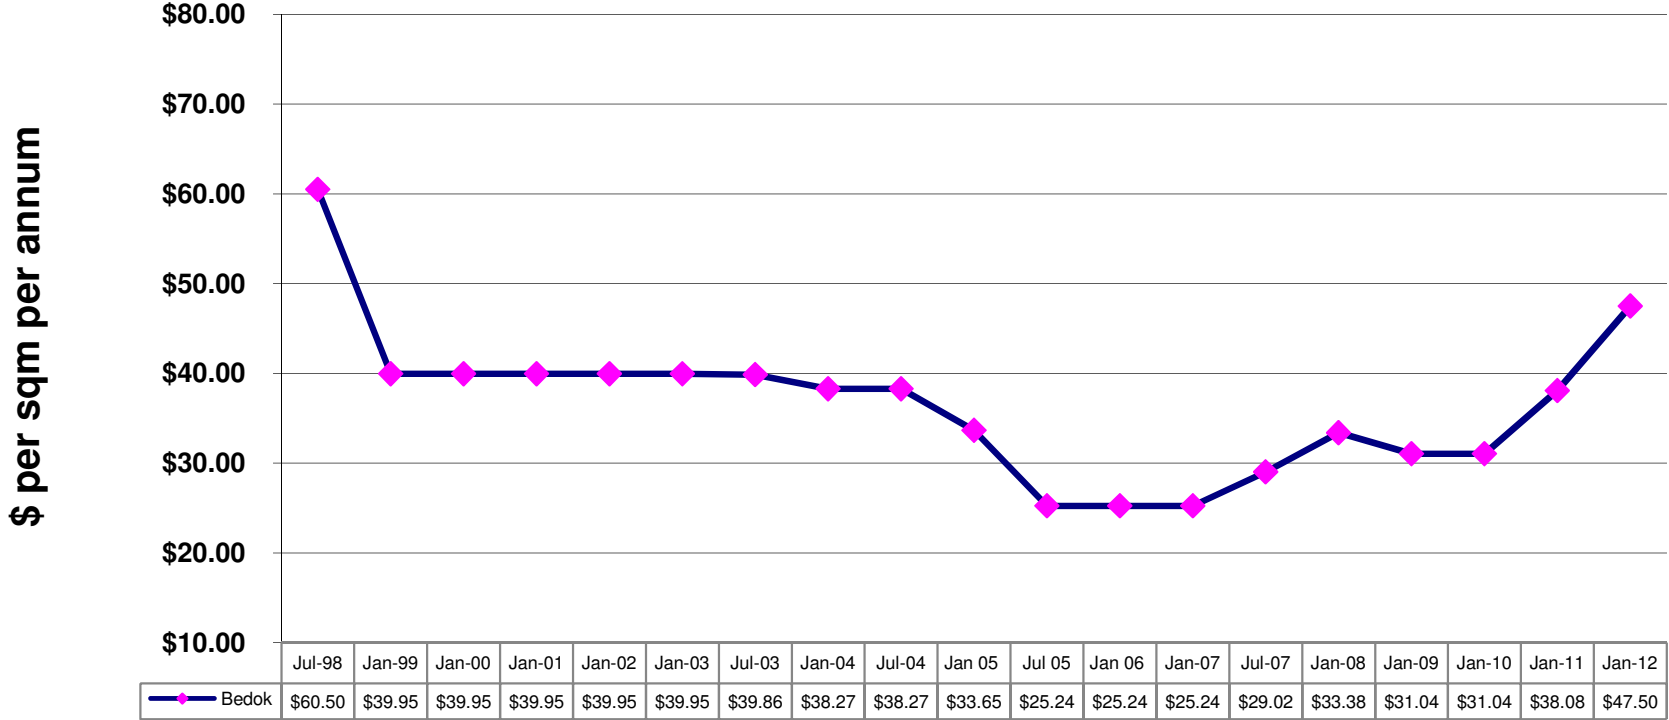

## Posted Industrial Land Rental Trends Bedok

**Posted Rent Review Period**